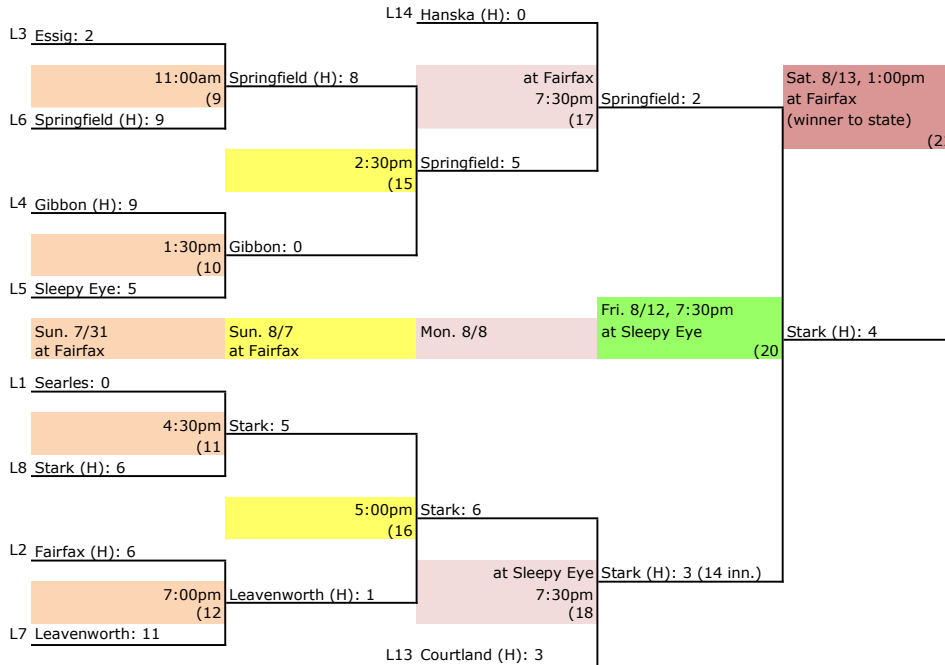

2022 Region 2C Tournament

12-Team Double Elimination

Winners Bracket

Region Seed & Team	Record
* 1. New Ulm	4-0
* 2. Stark	5-2
3. Lambertson	2-2
4. Courtland	1-2
5. Springfield	4-2
6. Leavenworth	2-2
7. Hanska	2-2
8. Sleepy Eye	1-2
9. Searles	0-2
10. Gibbon	1-2
11. Essig	0-2
12. Fairfax	0-2

Eliminated
* Qualified for State

Losers Bracket

Placing

New Ulm _____ Champion (winner of G22/G23)

Stark _____ 2nd (loser of G22/G23)

Game Times

- * Sat. 7/30: 11am, 1:30pm, 4:30pm & 7pm, if Sleepy Eye plays, they play at 7pm
- * Sun. 7/31: 11am, 1:30pm, 4:30pm & 7pm, if Fairfax plays, they play at 7pm
- * Sun. 8/7: Use of practice fields at 11am & 1:30pm, if Sleepy Eye plays, they play at 7pm
- * Sun. 8/7: Use of practice fields at 4pm & 7pm, if Sleepy Eye plays, they play at 7pm
- * Game times are subject to change without notice. Please check the website for the most current information.

"Home" Team

- * Winners bracket: High seed
- * Losers bracket: Coin toss - higher seed (heads), lower seed (tails)

NOTE: If G23 is not able to be played, the winner of G22 will be the champion and the loser the runner-up.