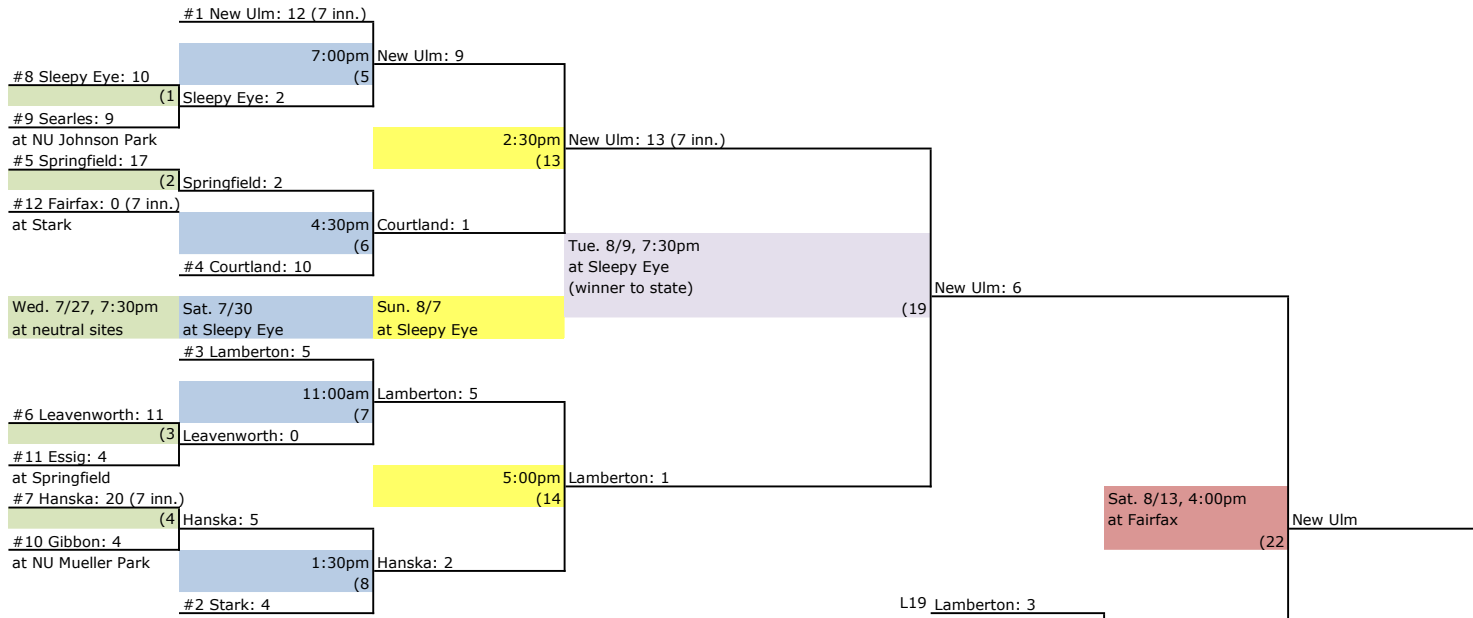

2022 Region 2C Tournament

12-Team Double Elimination

Winners Bracket

Region Seed & Team	Record
* 1. New Ulm	4-0
* 2. Stark	5-2
3. Lambertson	2-2
4. Courtland	1-2
5. Springfield	4-2
6. Leavenworth	2-2
7. Hanska	2-2
8. Sleepy Eye	1-2
9. Searles	0-2
10. Gibbon	1-2
11. Essig	0-2
12. Fairfax	0-2

Eliminated
* Qualified for State

Losers Bracket

Placing

New Ulm _____ Champion (winner of G22/G23)

Stark _____ 2nd (loser of G22/G23)

Game Times

- * Sat. 7/30: 11am, 1:30pm, 4:30pm & 7pm, if Sleepy Eye plays, they play at 7pm
- * Sun. 7/31: 11am, 1:30pm, 4:30pm & 7pm, if Fairfax plays, they play at 7pm
- * Sun. 8/7: Use of practice fields at 11am & 1:30pm, if Sleepy Eye plays, they play at 7pm
- * Sun. 8/7: Use of practice fields at 4pm & 7pm, if Sleepy Eye plays, they play at 7pm
- * Game times are subject to change without notice. Please check the website for the most current information.

"Home" Team

- * Winners bracket: High seed
- * Losers bracket: Coin toss - higher seed (heads), lower seed (tails)

NOTE: If G23 is not able to be played, the winner of G22 will be the champion and the loser the runner-up.