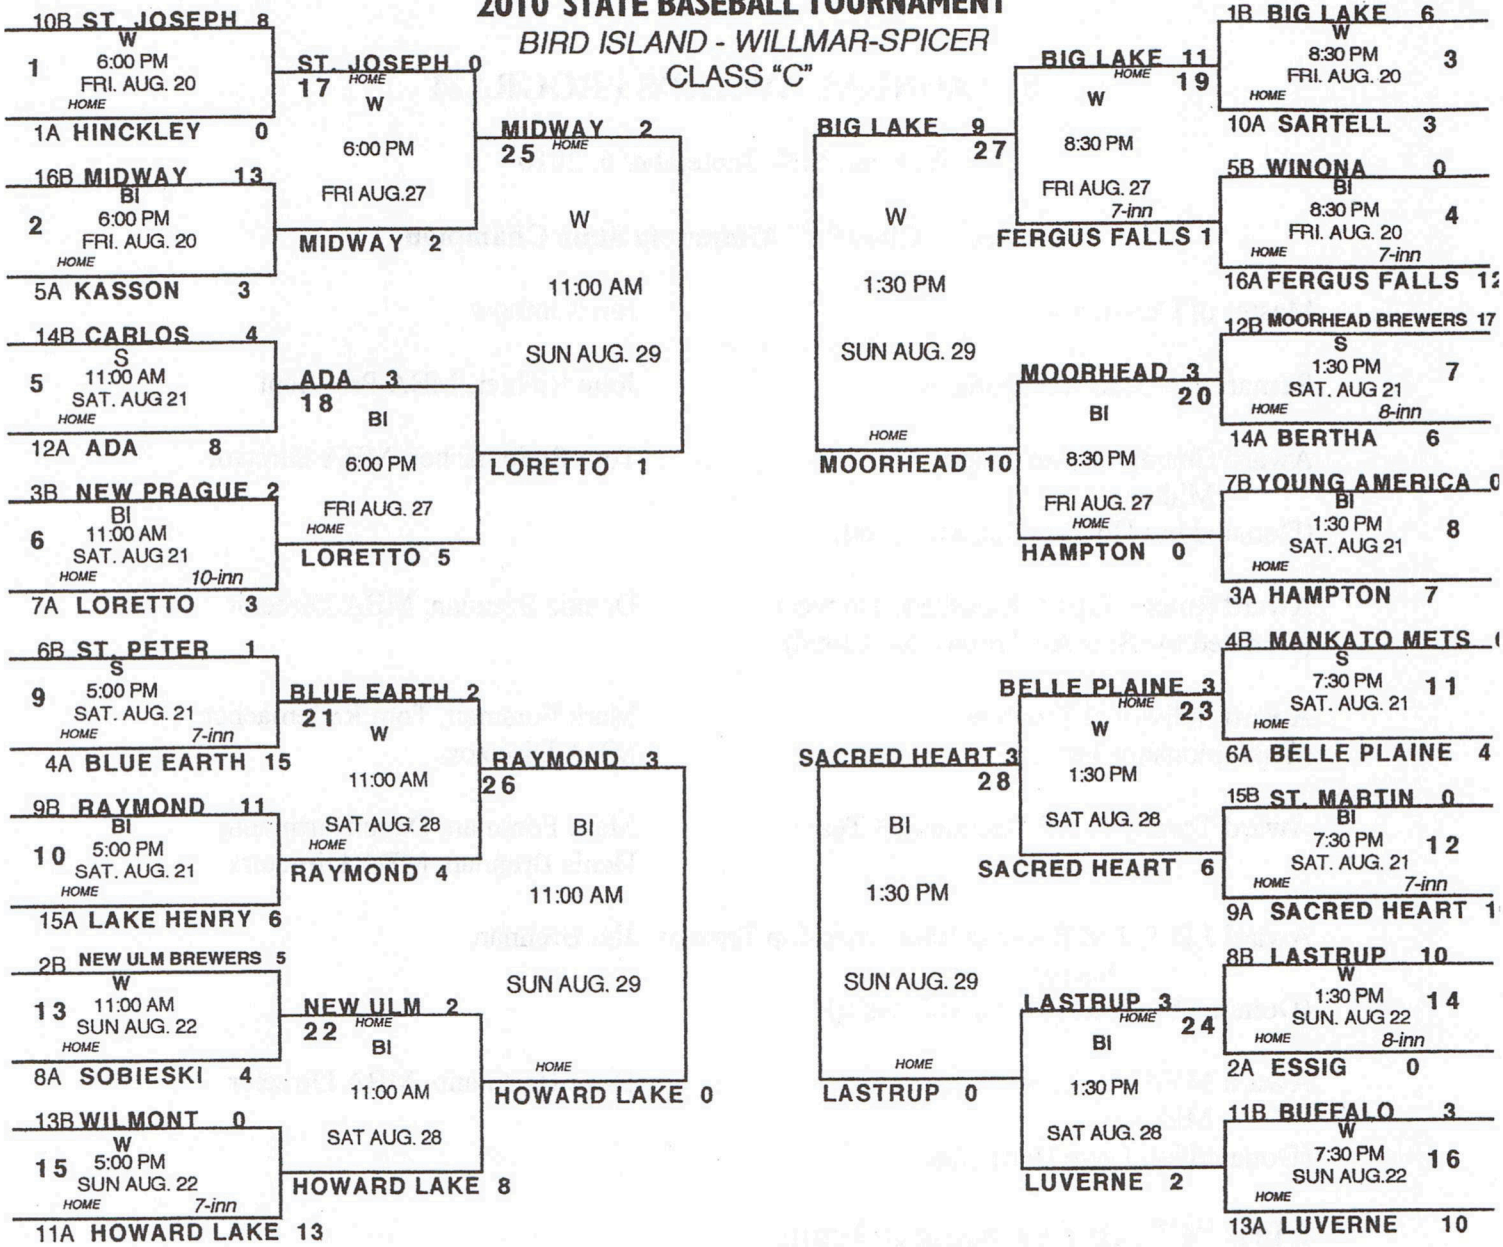

2010 STATE BASEBALL TOURNAMENT

BIRD ISLAND - WILLMAR-SPICER

CLASS "C"